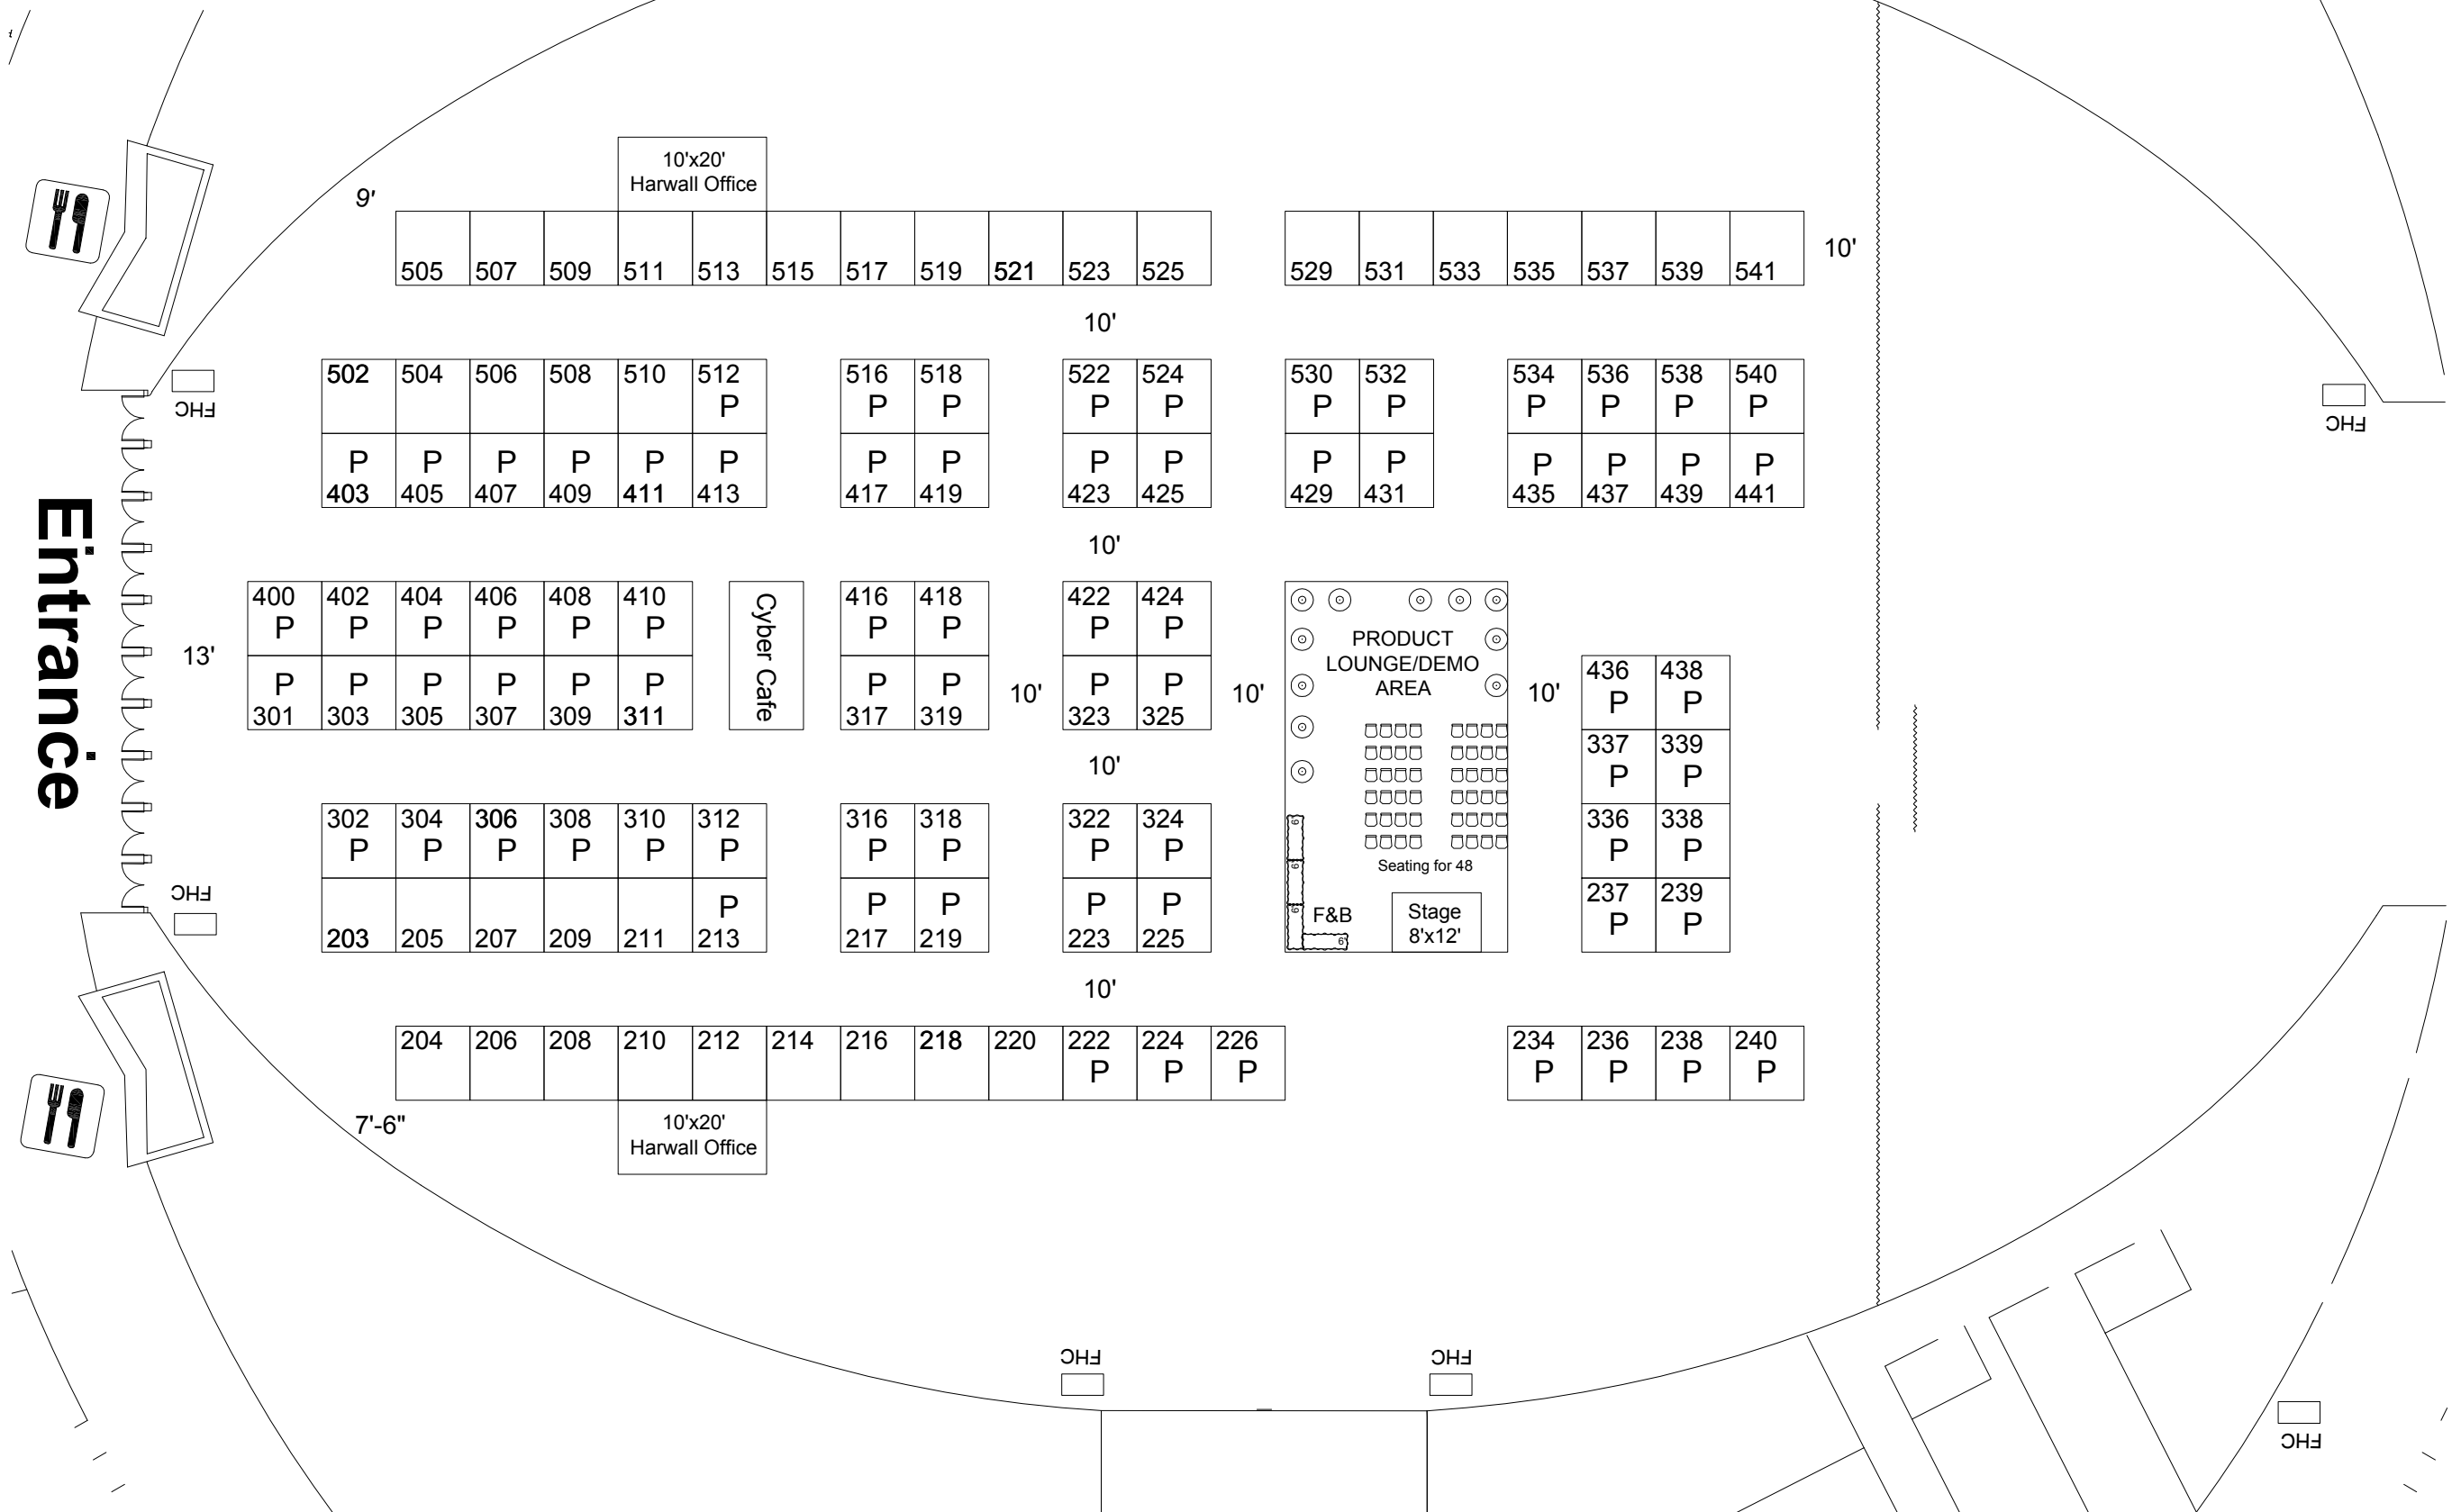

# IFSA 2010

Long beach Convention Center  
 Long Beach, California  
 Arena

# ARENA

\*This floor plan is subject to fire marshal approval.